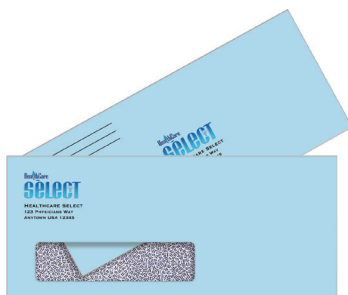

## Statement Envelopes

### ES-3

Pre-Inserted Envelope Sets

1,000 / \$242.00

2,500 / \$189.00

5,000 / \$168.00

**All prices per 1,000**

### Outside Envelope Colors

Blue, Gray, Ivory, White