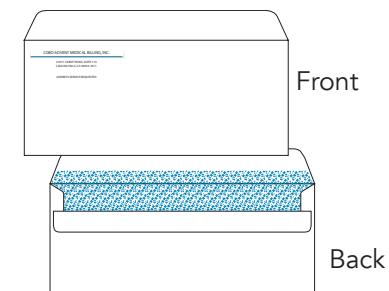

TS-10-NW-WH (self seal)

1,000 / $132.00

2,500 / $105.00

5,000 / $93.00

All prices per 1,000

More Envelopes Available

Show us your envelope....

We can match it!

Window placement, security features, type style, logo, size and color.

Options include:

Booklet, catalog, check envelopes, etc.

Stationery Envelopes

Stationery envelopes, letterhead & business cards.

Ask for your free quote on all custom stationery products.

Email Orders

info@dragonprintingonline.com

Call or Fax Orders

ph (877) 233-1258

fax (760) 433-2814