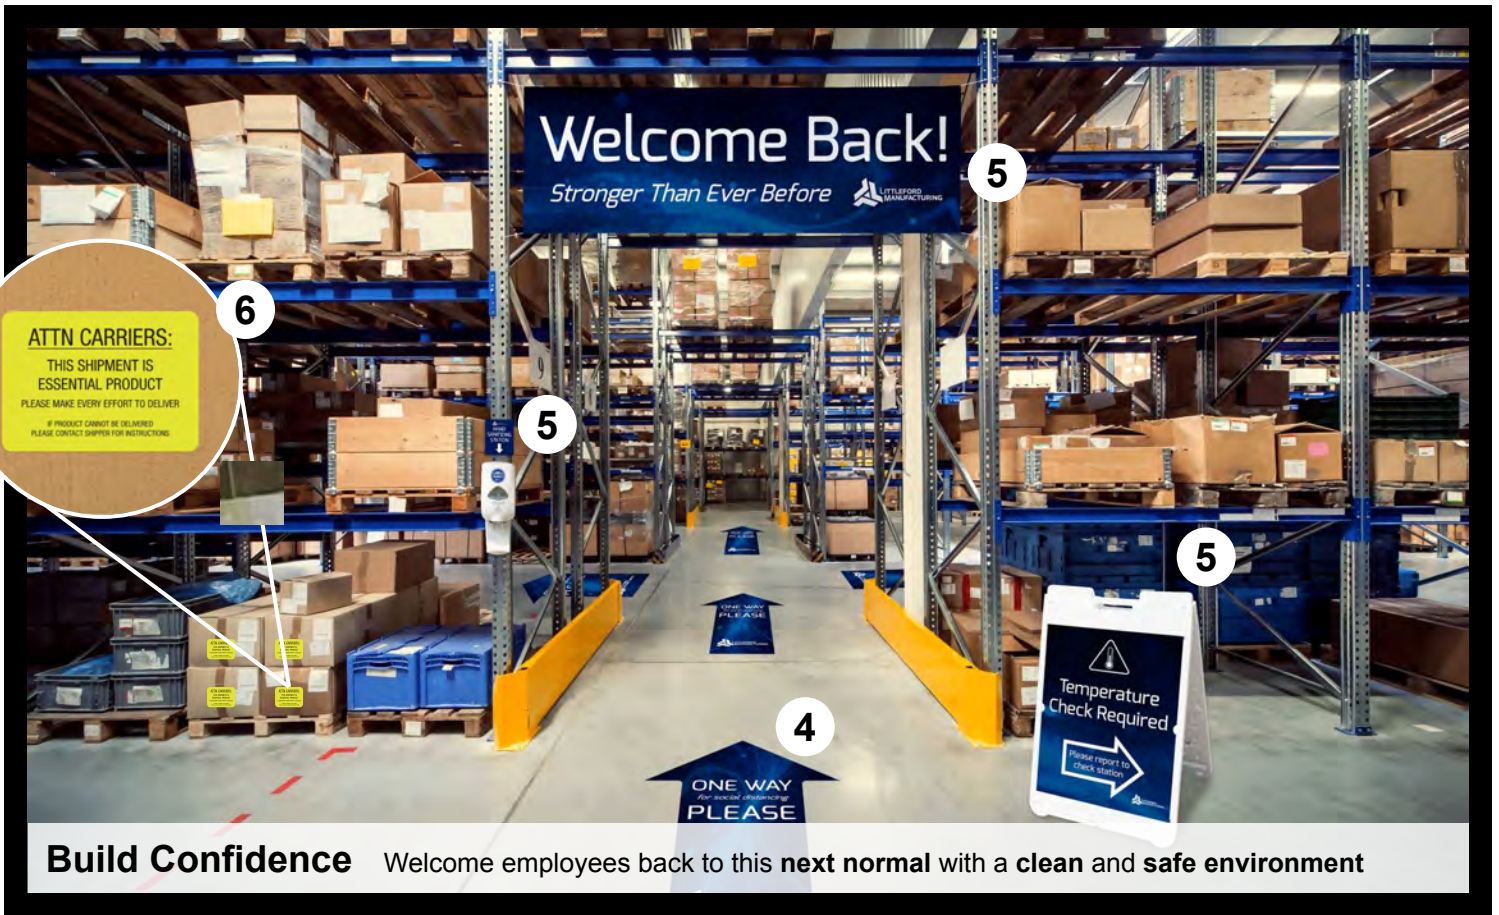

UNIQUE APPLICATIONS

EMPLOYEE PACKETS

Inform and welcome your new and returning employees.

Kits should include:

- Updated policies for health, safety and security
- HR programs for returning from leave
- CDC or state-recommended disaster plans

ACRYLIC PARTITIONS

Provide separation between close employee workspaces:

- Available with slot/bent bottom and custom sizes
- Easy to sanitize

“EAR SAVER” MASK HOOKS

Ensure employee comfort while wearing masks in the workplace:

- Disposable and adjustable
- Branded for your company
- Great giveaways for customer appreciation

Build Confidence Welcome employees back to this next normal with a clean and safe environment

4 | FLOOR DECALS

Help employees stay healthy and feel safe by limiting contact in the workplace:

- Shaped floor decals direct traffic flow and indicate proper distancing
- A variety of shapes and sizes are available to fit a number of applications
- 8mil textured vinyl provides a non-slip surface and stands up to daily use